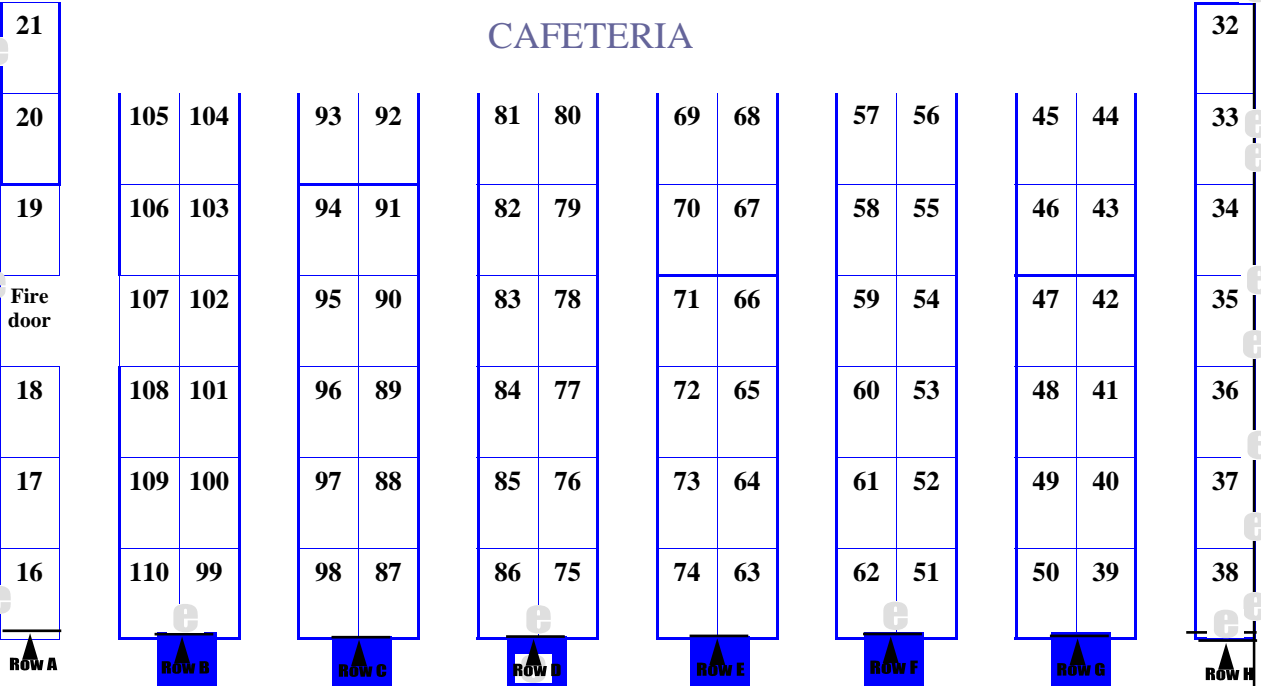

MAIN ENTRANCE

MAIN ENTRY HALL
(by school offices and sign in station)

To Main Street Hallway

NO ENTRANCE THROUGH THESE DOORS after 5:00 pm

MAIN STREET HALLWAY
(in front of performing arts center)

To Cafeteria

CAFETERIA

DJ